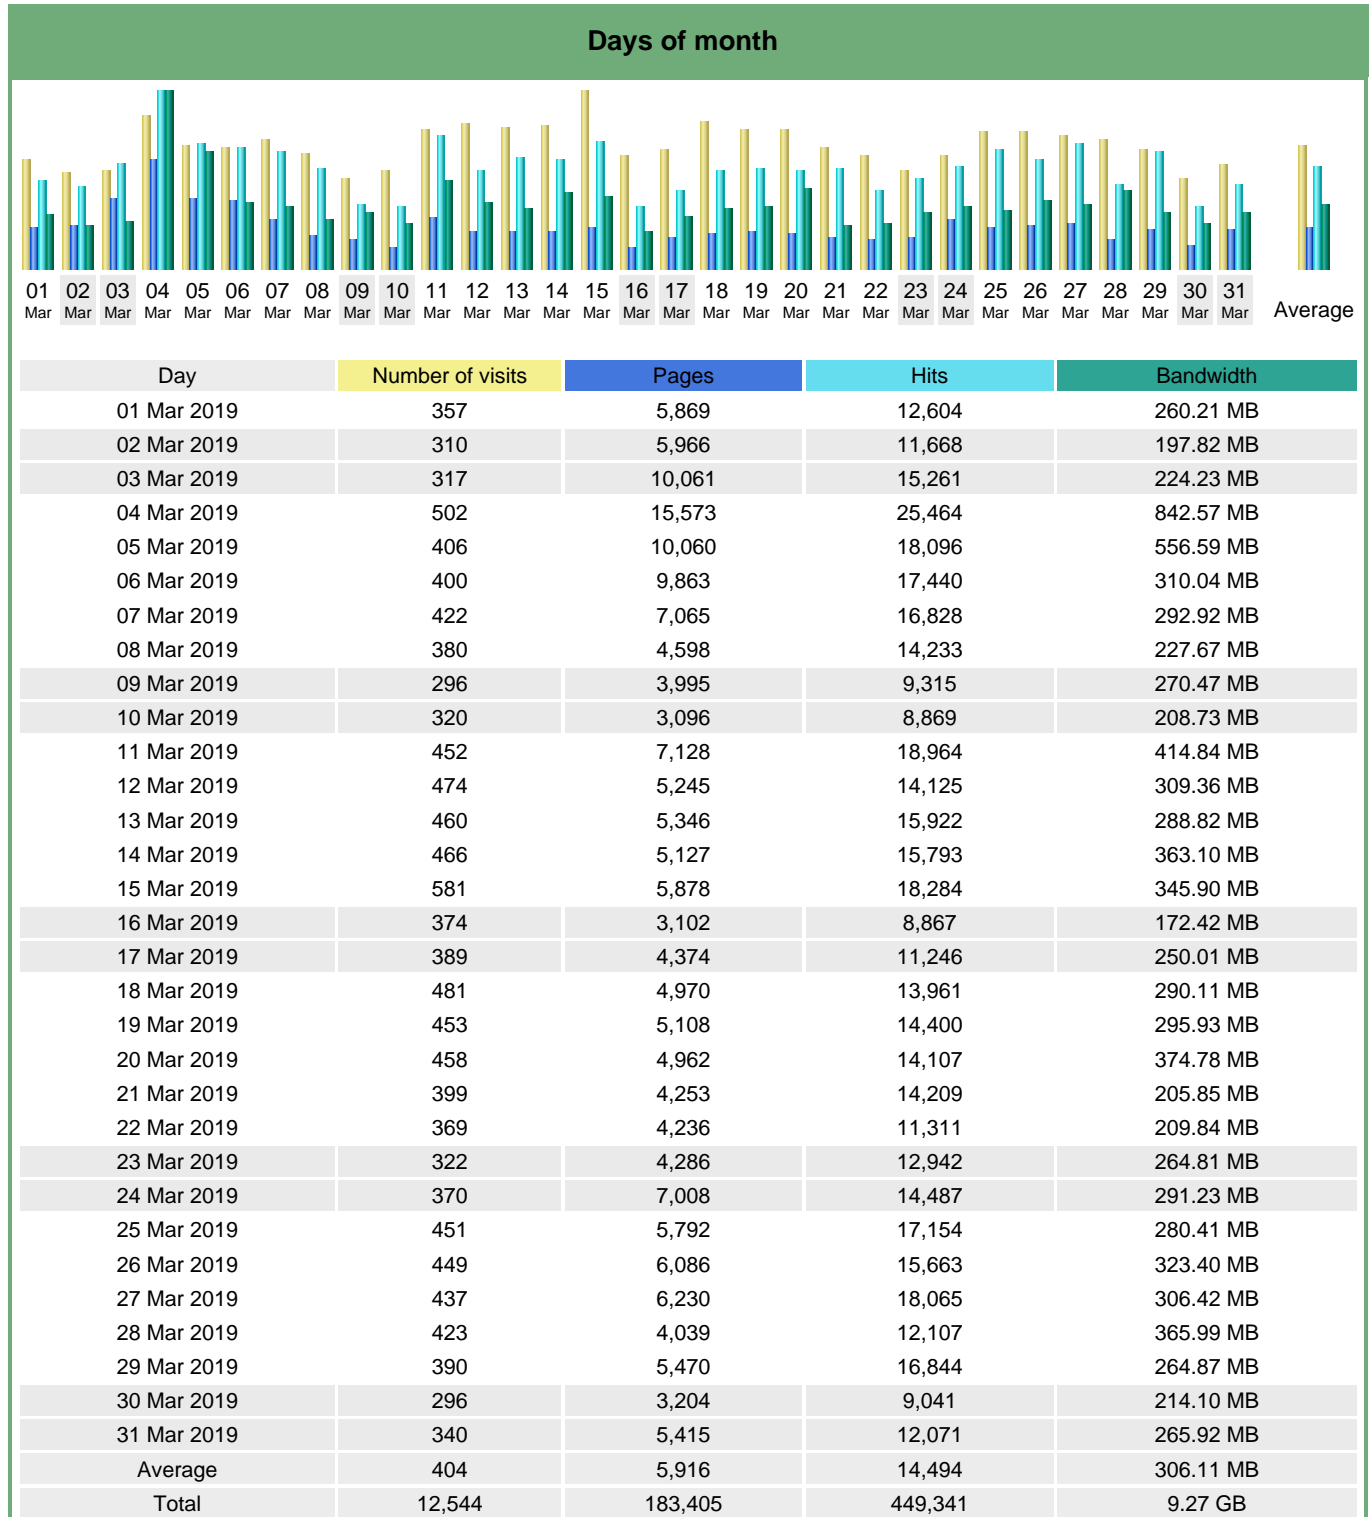

Statistics of visits of the VIVC - March 2019

Days of week

Day	Pages	Hits	Bandwidth
Mon	8,365	18,885	456.98 MB
Tue	6,624	15,571	371.32 MB
Wed	6,600	16,383	320.02 MB
Thu	5,121	14,734	306.96 MB
Fri	5,210	14,655	261.70 MB
Sat	4,110	10,366	223.93 MB
Sun	5,990	12,386	248.02 MB

Hours

Hours	Pages	Hits	Bandwidth	Hours	Pages	Hits	Bandwidth
00	8,806	14,799	508.44 MB	12	11,389	26,427	422.21 MB
01	5,055	9,600	197.97 MB	13	11,428	31,821	561.24 MB
02	4,379	8,361	161.54 MB	14	10,649	28,325	551.83 MB
03	3,826	8,123	221.93 MB	15	9,410	25,526	473.01 MB
04	3,407	7,278	179.96 MB	16	8,895	23,328	432.77 MB
05	2,177	5,772	99.99 MB	17	8,357	22,615	344.78 MB
06	2,870	7,318	119.21 MB	18	7,865	22,785	500.25 MB
07	3,893	11,219	282.15 MB	19	7,264	21,905	411.50 MB
08	7,731	19,793	362.10 MB	20	8,572	22,393	415.61 MB
09	8,653	22,095	451.76 MB	21	8,355	20,034	450.17 MB
10	9,317	24,253	583.54 MB	22	11,029	19,977	620.10 MB
11	9,618	27,069	509.18 MB	23	10,460	18,525	628.12 MB