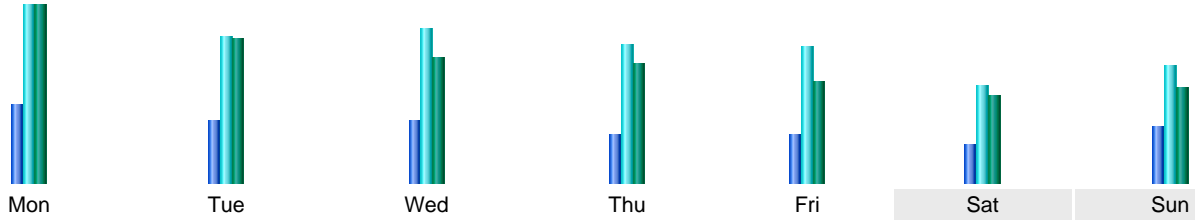

Statistics of visits of the VIVC - March 2019

Days of week

Day	Pages	Hits	Bandwidth
Mon	8,365	18,885	456.98 MB
Tue	6,624	15,571	371.32 MB
Wed	6,600	16,383	320.02 MB
Thu	5,121	14,734	306.96 MB
Fri	5,210	14,655	261.70 MB
Sat	4,110	10,366	223.93 MB
Sun	5,990	12,386	248.02 MB

Hours

Hours	Pages	Hits	Bandwidth	Hours	Pages	Hits	Bandwidth
00	8,806	14,799	508.44 MB	12	11,389	26,427	422.21 MB
01	5,055	9,600	197.97 MB	13	11,428	31,821	561.24 MB
02	4,379	8,361	161.54 MB	14	10,649	28,325	551.83 MB
03	3,826	8,123	221.93 MB	15	9,410	25,526	473.01 MB
04	3,407	7,278	179.96 MB	16	8,895	23,328	432.77 MB
05	2,177	5,772	99.99 MB	17	8,357	22,615	344.78 MB
06	2,870	7,318	119.21 MB	18	7,865	22,785	500.25 MB
07	3,893	11,219	282.15 MB	19	7,264	21,905	411.50 MB
08	7,731	19,793	362.10 MB	20	8,572	22,393	415.61 MB
09	8,653	22,095	451.76 MB	21	8,355	20,034	450.17 MB
10	9,317	24,253	583.54 MB	22	11,029	19,977	620.10 MB
11	9,618	27,069	509.18 MB	23	10,460	18,525	628.12 MB