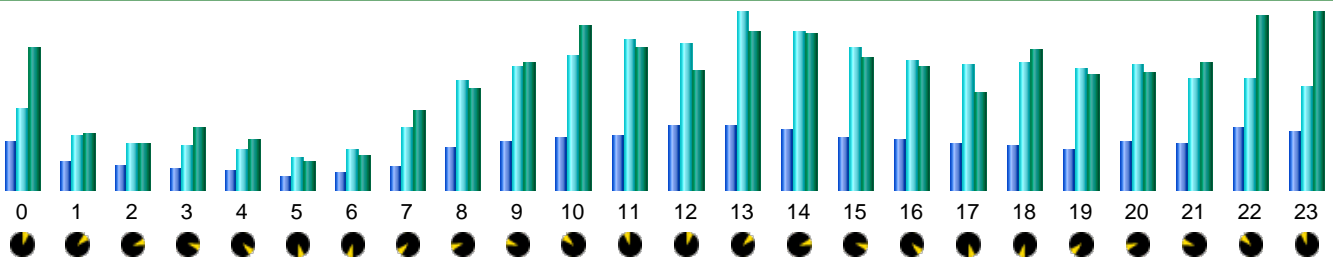

Statistics of visits of the VIVC - March 2019

Days of week

Day	Pages	Hits	Bandwidth
Mon	8,365	18,885	456.98 MB
Tue	6,624	15,571	371.32 MB
Wed	6,600	16,383	320.02 MB
Thu	5,121	14,734	306.96 MB
Fri	5,210	14,655	261.70 MB
Sat	4,110	10,366	223.93 MB
Sun	5,990	12,386	248.02 MB

Hours

Hours	Pages	Hits	Bandwidth	Hours	Pages	Hits	Bandwidth
00	8,806	14,799	508.44 MB	12	11,389	26,427	422.21 MB
01	5,055	9,600	197.97 MB	13	11,428	31,821	561.24 MB
02	4,379	8,361	161.54 MB	14	10,649	28,325	551.83 MB
03	3,826	8,123	221.93 MB	15	9,410	25,526	473.01 MB
04	3,407	7,278	179.96 MB	16	8,895	23,328	432.77 MB
05	2,177	5,772	99.99 MB	17	8,357	22,615	344.78 MB
06	2,870	7,318	119.21 MB	18	7,865	22,785	500.25 MB
07	3,893	11,219	282.15 MB	19	7,264	21,905	411.50 MB
08	7,731	19,793	362.10 MB	20	8,572	22,393	415.61 MB
09	8,653	22,095	451.76 MB	21	8,355	20,034	450.17 MB
10	9,317	24,253	583.54 MB	22	11,029	19,977	620.10 MB
11	9,618	27,069	509.18 MB	23	10,460	18,525	628.12 MB